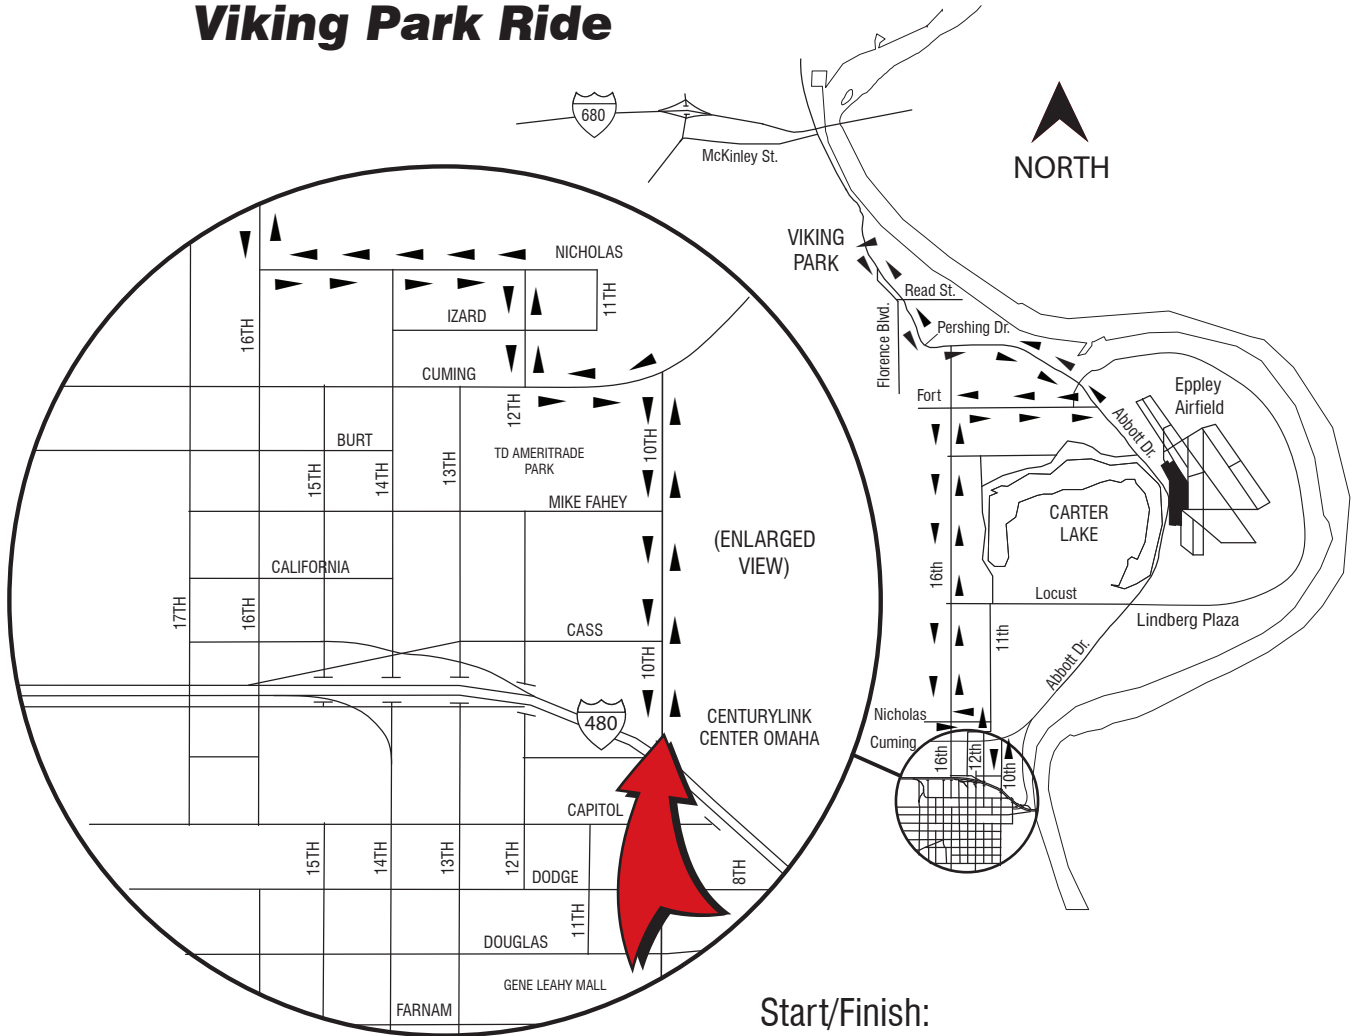

# Viking Park Ride

Start/Finish:  
CenturyLink Center Omaha  
(455 N. 10th Street)