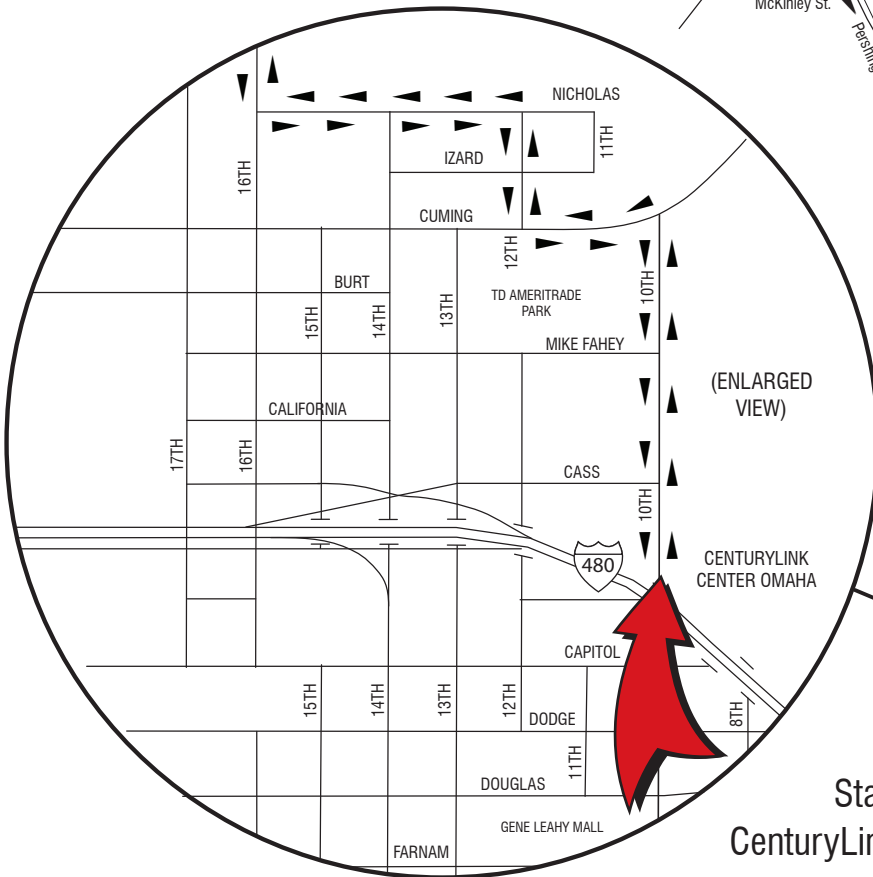

Fort Atkinson Ride

Start/Finish:
 CenturyLink Center Omaha
 (455 N. 10th Street)