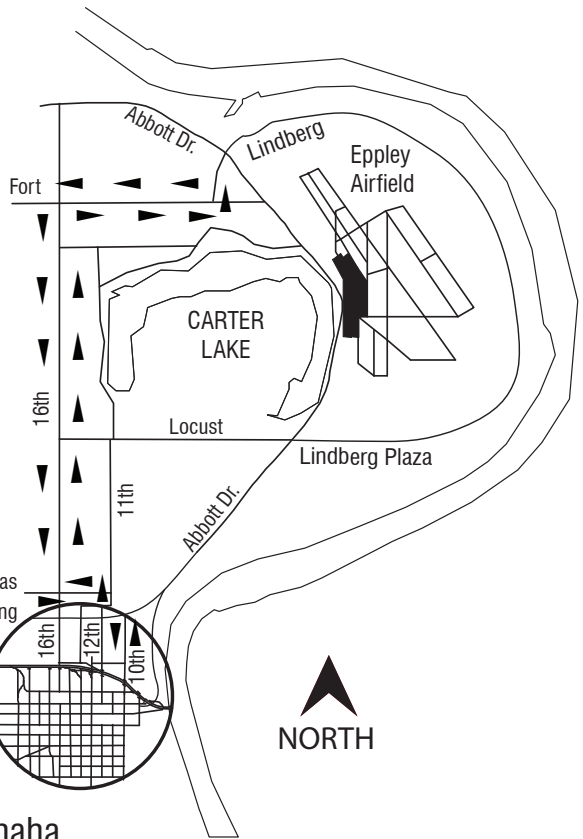

# Carter Lake Ride

Start/Finish:  
CenturyLink Center Omaha  
(455 N. 10th Street)