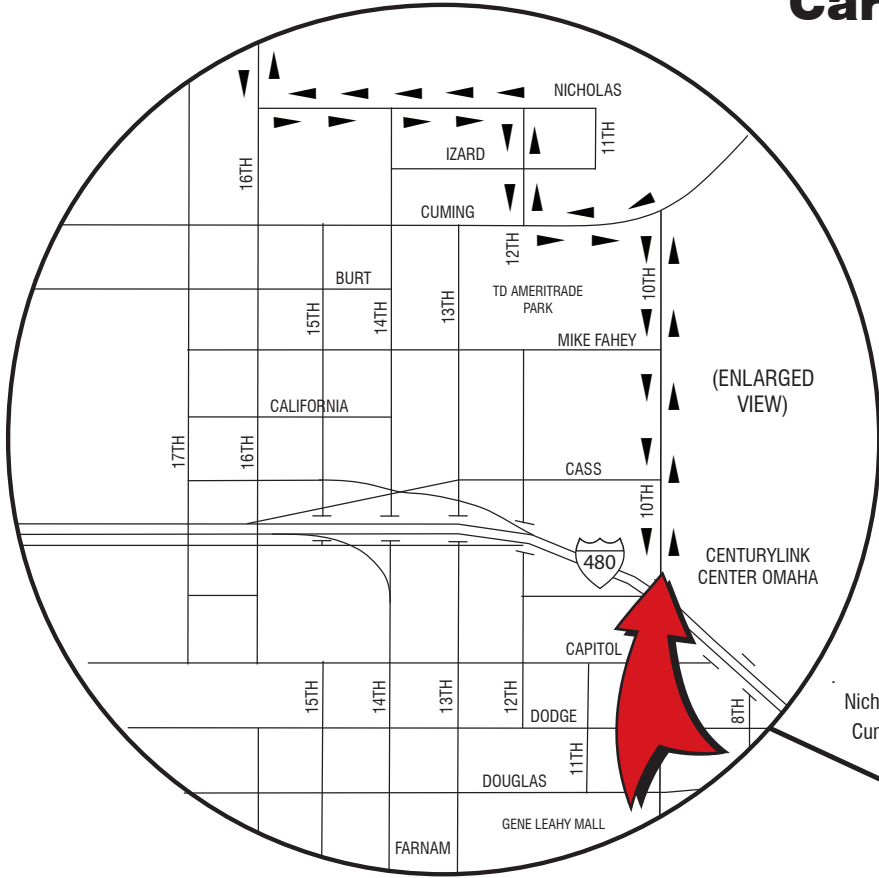

# Carter Lake Ride

Start/Finish:  
CenturyLink Center Omaha  
(455 N. 10th Street)